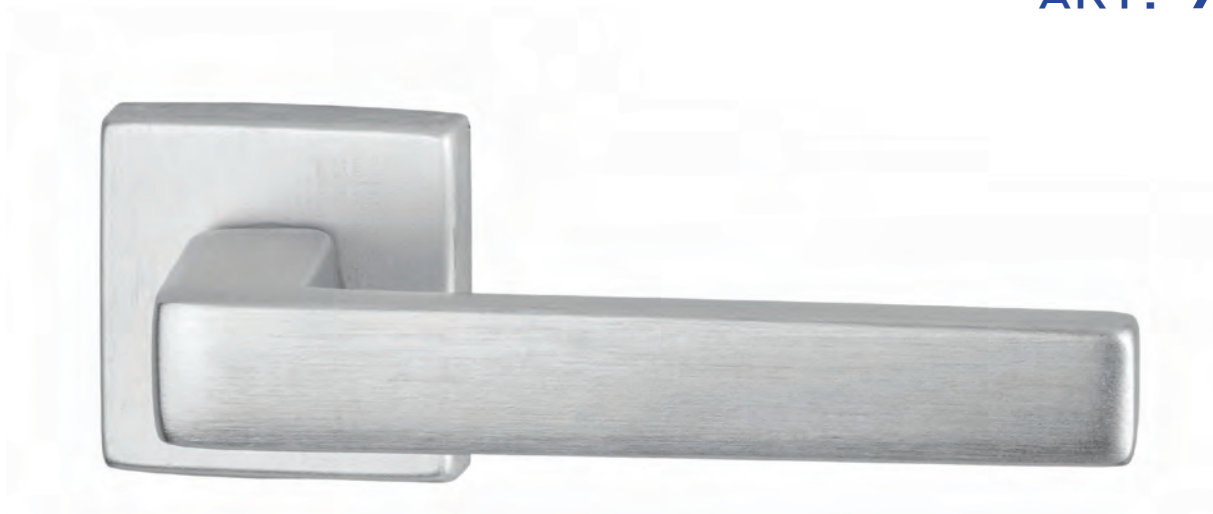

MANIGLIE IN ALLUMINIO

ALUMINIUM HANDLES

ART. ALU6

1. with key hole / cylinder hole / WC roses mm. 50
   - DK movement for window
   - window handle
2. Single box