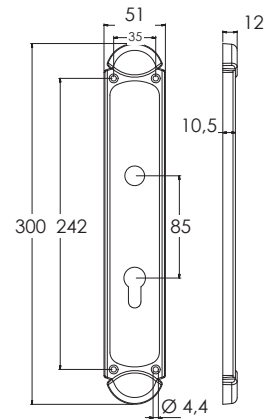

ART. 1892

1. with cylinder hole / key hole plates
2. Single box