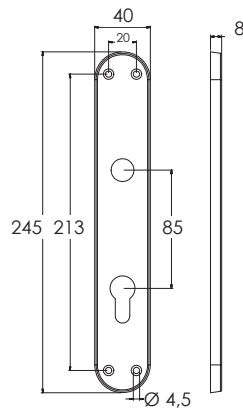

HANDLES

ART. 502

- with cylinder hole / key hole plates
  Single box

ART. 582

- with cylinder hole / key hole plates
  Single box