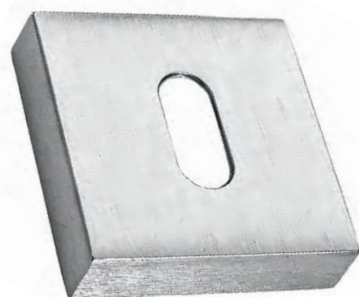

Pol. Chrome pl.

bocchetta quadra coprivite mm. 45
square screw-cover rose mm. 45

foro chiave •
foro cilindro •

key hole •
cylinder hole •

Box 50 pcs

ART. 210

bocchetta ovale foro cilindro viti a vista
oval cylinder cover
mm. 60x28