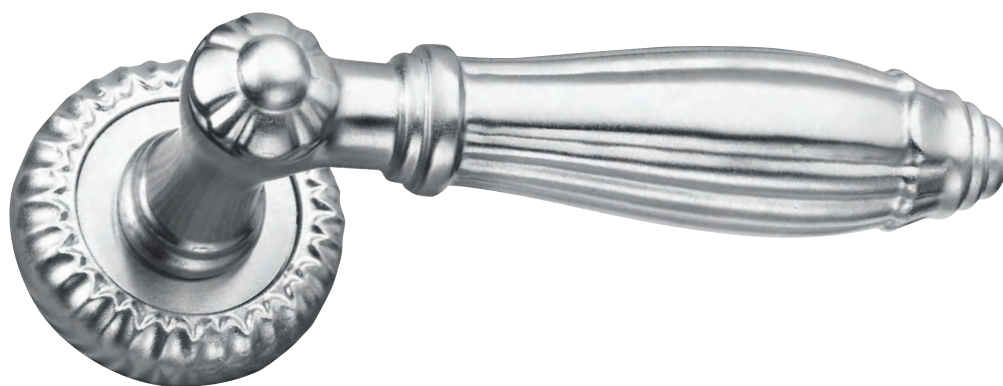

MANIGLIE HANDLES

ART. 1860

Satin Chrome pl.

Polished Brass

Satin Bronze pl.

- Ø mm. 50 with key hole / cylinder hole
WC roses at pag. 256
 - DK movement for window
- Single box

ART. 1840

Satin Chrome pl.