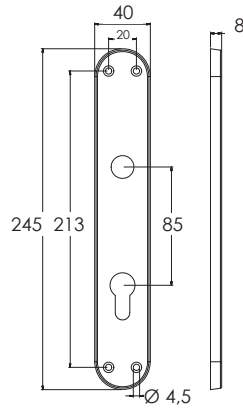

HANDLES

ART. 502

- with cylinder hole / key hole plates
  Single box

ART. 508
WINDOW HANDLE

ART. 582

- with cylinder hole / key hole plates
  Single box