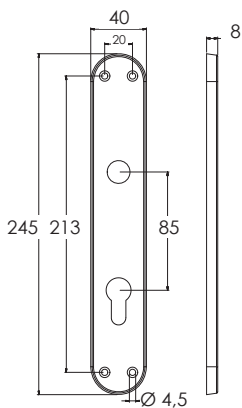

HANDLES

1. with cylinder hole / key hole plates
   - mm. 50 with key hole / cylinder hole / WC roses
   - DK movement for window
2. Single box

1. with cylinder hole / key hole plates
   - mm. 50 with key hole / cylinder hole / WC roses
   - DK movement for window
2. Single box