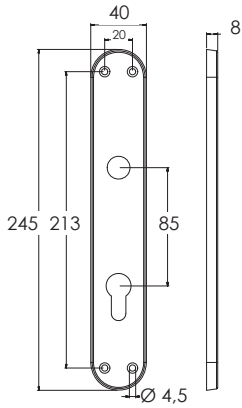

ART. 1030

- with key hole / cylinder hole / WC roses mm. 45
 - with key hole / cylinder hole plates
 - DK movement for window
- Single box

Satin Chrome pl.

Pol. Chrome pl.

Matt Black

MANIGLIE

HANDLES

ART. 820/B

Satin Nickel pl.

disponibile anche con rosette quadre mm. 50
available with square roses

disponibile anche con rosette a pressione Ø mm. 45
available with round pressure roses

MANIGLIE

HANDLES

ART. 930

Satin Chrome pl.

disponibile anche con rosette tonde da avvitare Ø mm. 50
available with round screws roses Ø mm. 50

MANIGLIE HANDLES

ART. 1230

- with key hole / cylinder hole / WC roses Ø mm. 50
 - with key hole / cylinder hole plates
 - DK movement for window
- Single box

Satin Chrome pl.

Polished Brass

Satin Bronze pl.

- with cylinder hole / key hole plates
- Single box

HANDLES

ART. 513

- with cylinder hole / key hole plates
 - mm. 50 with key hole / cylinder hole / WC roses
 - DK movement for window
- Single box