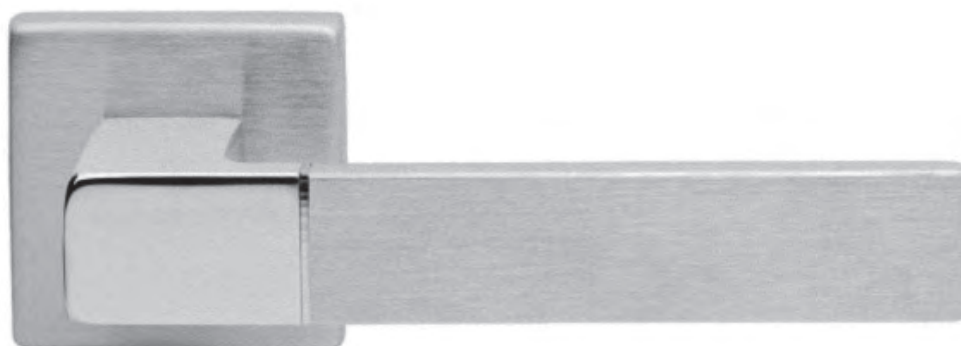

ART. 1020/B

Satin / Polished Chrome pl.

- with key hole / cylinder hole / WC roses mm. 50
 - with key hole / cylinder hole plates
 - DK movement for window
- Single box

MANIGLIE

HANDLES

ART. 1040/B

Satin / Polished Chrome pl.