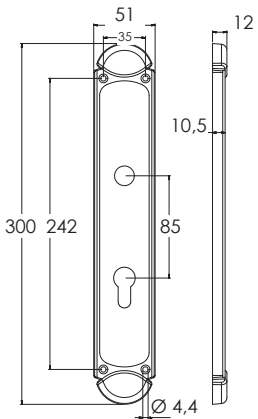

• with cylinder hole / key hole plates
Single box