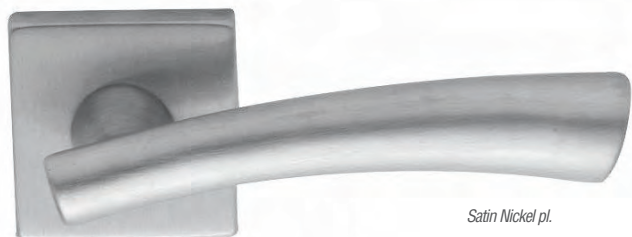

MANIGLIE HANDLES

ART. 940

Polished Brass

- with key hole / cylinder hole / WC roses Ø mm. 50
 - with key hole / cylinder hole plates
 - DK movement for window
- Single box

Satin Chrome pl.

Polished Chrome pl.