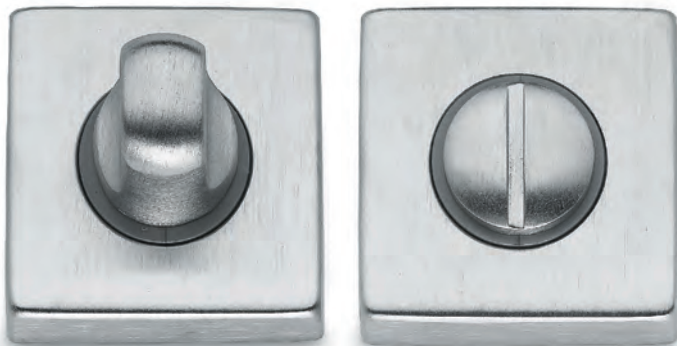

COPPIA NOTTOLINO BAGNO

BATHROOM SET

ART. **WC6**

rosetta quadra pressione mm. 45
pressure square rose