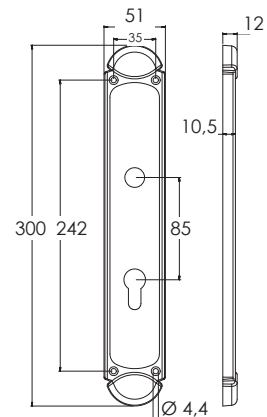

ART. 1030

- with key hole / cylinder hole / WC roses mm. 45
 - with key hole / cylinder hole plates
 - DK movement for window
- Single box

Satin Chrome pl.

Pol. Chrome pl.

Matt Black

MANIGLIE

HANDLES

ART. 820/B

Satin Nickel pl.

disponibile anche con rosette quadre mm. 50
available with square roses

disponibile anche con rosette a pressione Ø mm. 45
available with round pressure roses

MANIGLIE

HANDLES

ART. 930

Satin Chrome pl.

MANIGLIE HANDLES

ART. 1860

Satin Chrome pl.

Polished Brass

Satin Bronze pl.

- Ø mm. 50 with key hole / cylinder hole
WC roses at pag. 256
 - DK movement for window
- Single box

ART. 1840

Satin Chrome pl.

Polished Brass

Satin Bronze pl.

- Ø mm. 50 with key hole / cylinder hole
WC roses at pag. 256
 - DK movement for window
- Single box

HANDLES

ART. 1862

Satin Chrome pl.

Polished Brass

Satin Bronze pl.