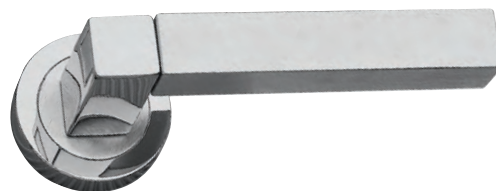

1. with key hole / cylinder hole / WC roses mm. 50
   - with key hole / cylinder hole plates
   - DK movement for window
2. Single box

ART. 2730 ROUND

ART. 1730/B