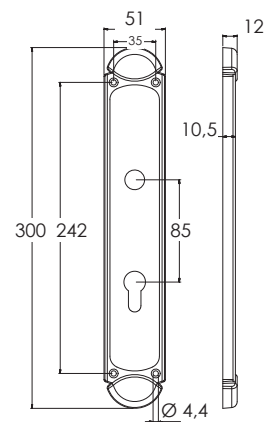

ART. 1030

- with key hole / cylinder hole / WC roses mm. 45
 - with key hole / cylinder hole plates
 - DK movement for window
- Single box

Satin Chrome pl.

Pol. Chrome pl.

Matt Black

MANIGLIE

HANDLES

ART. 820/B

MANIGLIE HANDLES

ART. 1490

Satin Chrome pl.

Pol. Chrome pl.

Matt Black

- with key hole / cylinder hole / WC roses Ø mm. 45
 - with key hole / cylinder hole plates
 - DK movement for window
- Single box

ART. 490

Satin Nickel pl.

disponibile anche con rosette quadre mm. 50
available with square roses

disponibile anche con rosette a pressione Ø mm. 45
available with round pressure roses

MANIGLIE

HANDLES

ART. 930

Satin Chrome pl.

• with cylinder hole / key hole plates
Single box

HANDLES

ART. 1232

Satin Chrome pl.

Polished Brass

Satin Bronze pl.

- with cylinder hole / key hole plates
- Single box

ART. 1892