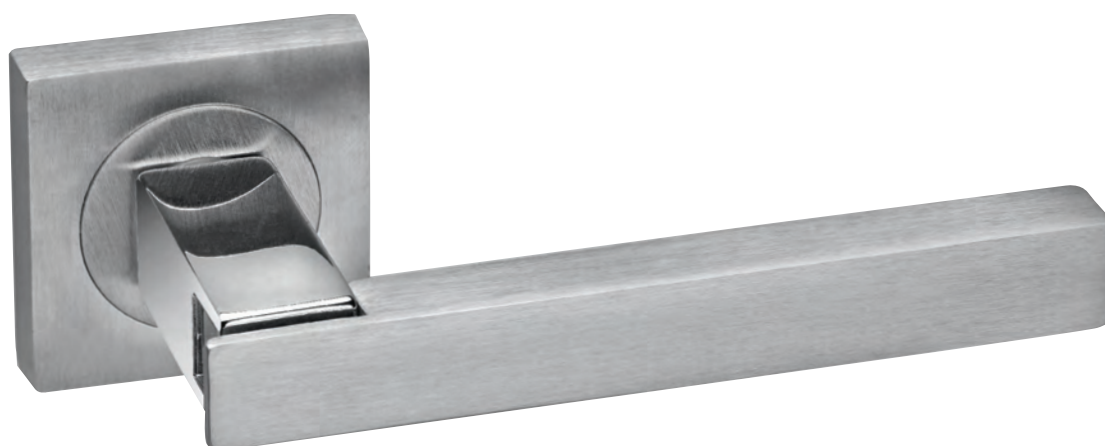

Satin / Polished Chrome pl.

1. with key hole / cylinder hole / WC roses mm. 50
   - with key hole / cylinder hole plates
   - DK movement for window
2. Single box