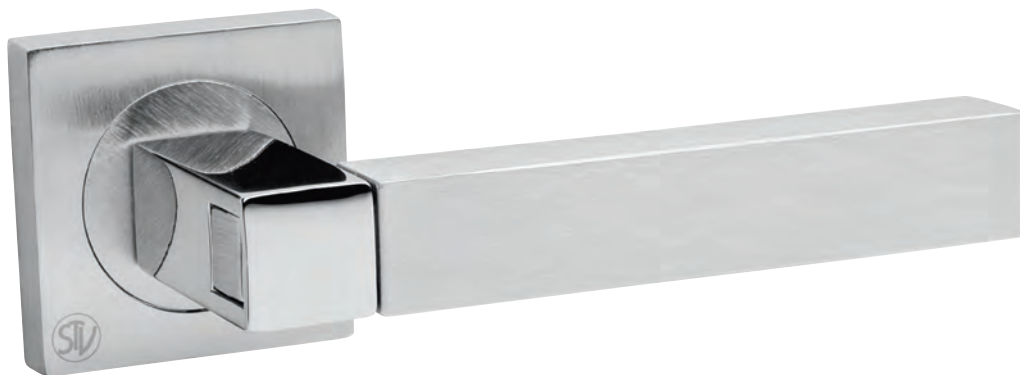

MANIGLIE

HANDLES

ART. 1730

1. with key hole / cylinder hole / WC roses mm. 50
   - with key hole / cylinder hole plates
   - DK movement for window
2. Single box

ART. 2730 ROUND

ART. 1730/B

1. with key hole / cylinder hole / WC roses mm. 50
   - with key hole / cylinder hole plates
   - DK movement for window
2. Single box

ART. 2730/B ROUND