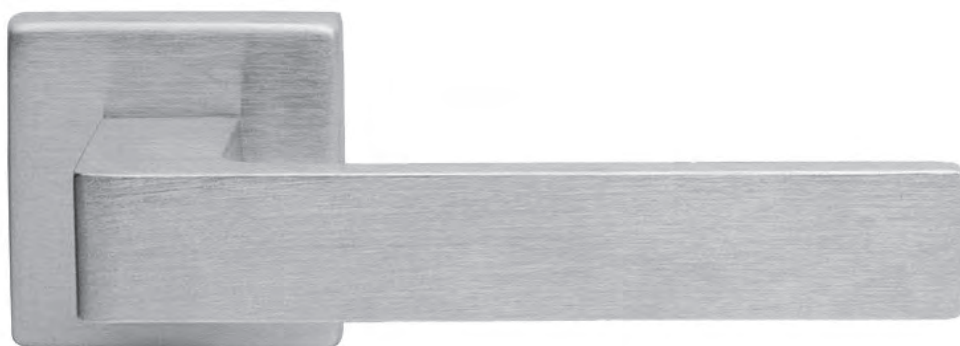

MANIGLIE

HANDLES

ART. 1040

1. with key hole / cylinder hole / WC roses mm. 45
   - with key hole / cylinder hole plates
   - DK movement for window
2. Single box

ART. 1030