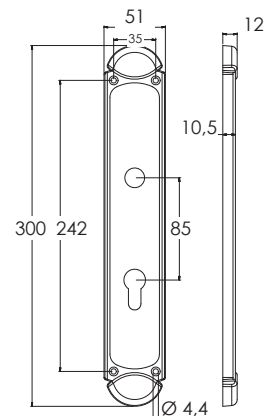

Satin Nickel pl.

disponibile anche con rosette quadre mm. 50
available with square roses

disponibile anche con rosette a pressione Ø mm. 45
available with round pressure roses

MANIGLIE

HANDLES

ART. 930

Satin Chrome pl.

MANIGLIE HANDLES

ART. 1860

Satin Chrome pl.

Polished Brass

Satin Bronze pl.

- Ø mm. 50 with key hole / cylinder hole
WC roses at pag. 256
 - DK movement for window
- Single box

ART. 1840

Satin Chrome pl.

Polished Brass

Satin Bronze pl.

- Ø mm. 50 with key hole / cylinder hole
WC roses at pag. 256
 - DK movement for window
- Single box

HANDLES

ART. 1862

Satin Chrome pl.

Polished Brass

Satin Bronze pl.

• with cylinder hole / key hole plates
Single box

ART. 1842

Satin Chrome pl.

Polished Brass

Satin Bronze pl.

• with cylinder hole / key hole plates
Single box

HANDLES

ART. 1882