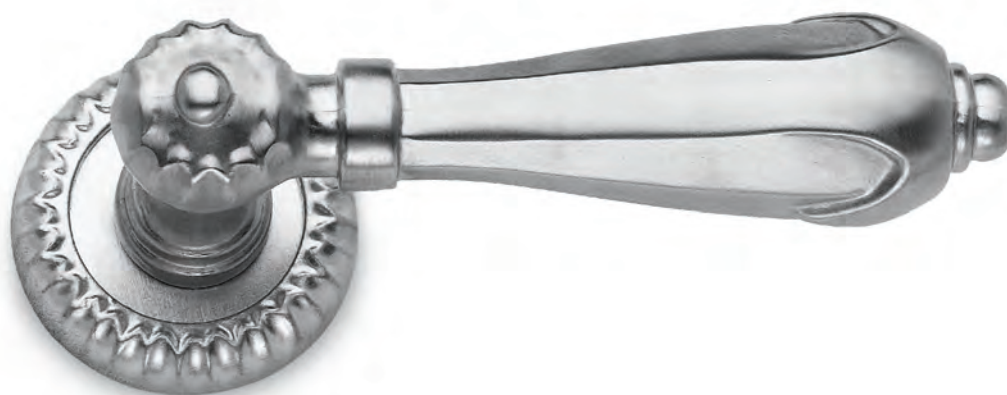

ART. 1880

Satin Chrome pl.

Pol. Chrome pl.

Polished Brass

Satin Bronze pl.

- Ø mm. 50 with key hole / cylinder hole / WC roses
 - with key hole / cylinder hole plates
 - DK movement for window
- Single box