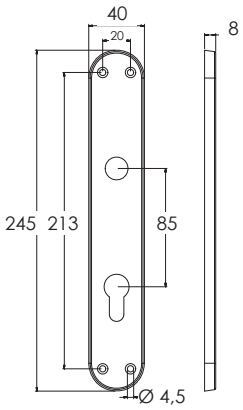

HANDLES

ART. 522