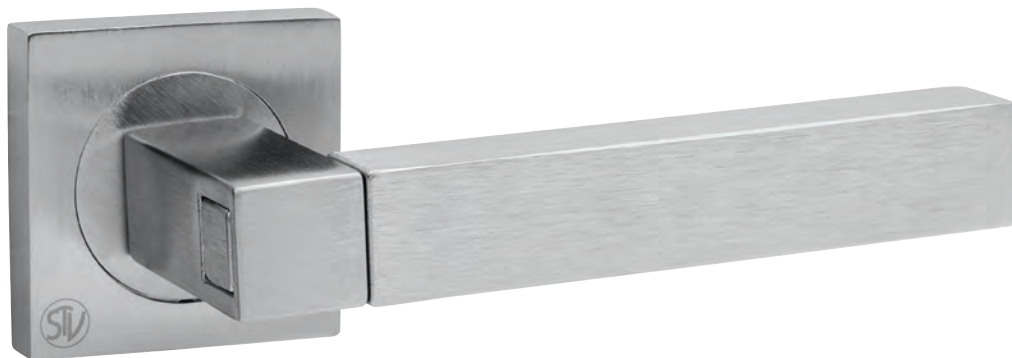

MANIGLIE

HANDLES

ART. 1730