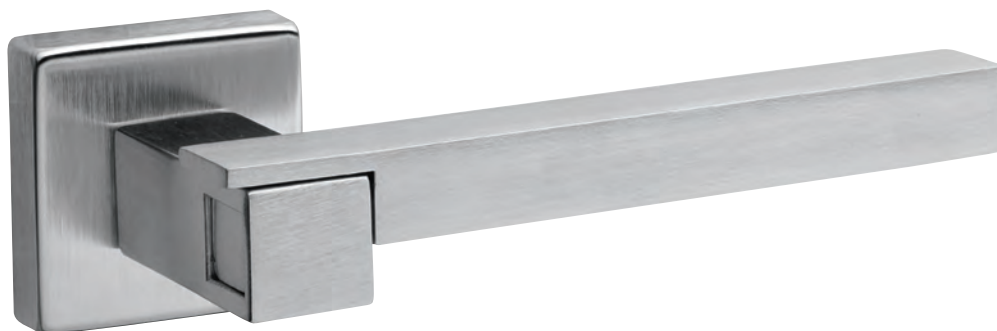

1. with key hole / cylinder hole / WC roses mm. 45
   - with key hole / cylinder hole plates
   - DK movement for window
2. Single box