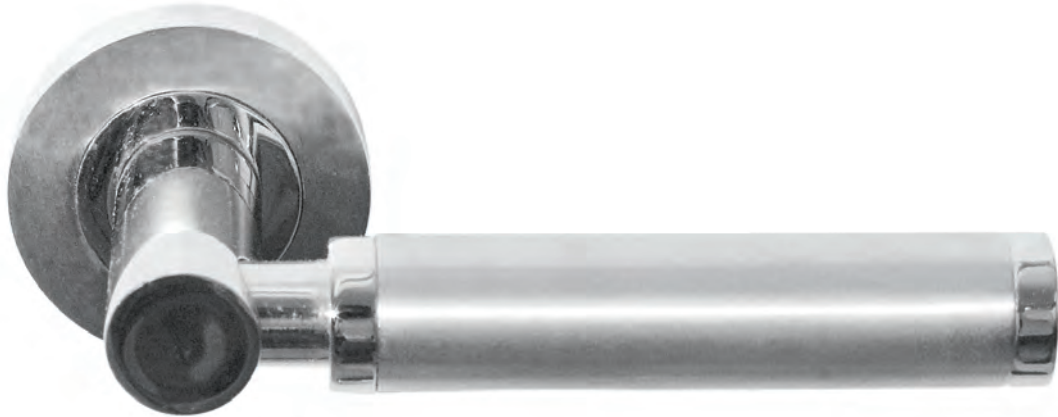

ART. 1030

- with key hole / cylinder hole / WC roses mm. 45
 - with key hole / cylinder hole plates
 - DK movement for window
- Single box

Satin Chrome pl.

Pol. Chrome pl.

Matt Black

MANIGLIE

HANDLES

ART. 820/B