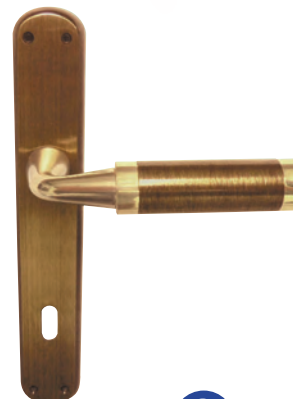

ART. 510

Black p. / Polished Chrome pl.

Polished Brass pl. / Satin Bronze pl.

Polished brass pl. / Nickel black pl.

ART. 573

- with cylinder hole / key hole plates
 - mm. 50 with key hole / cylinder hole / WC roses
 - DK movement for window
- Single box

ART. 570

Black p. / Satin Bronze pl.

Polished Brass pl. / Satin Bronze pl.

Polished Brass pl. / Satin Brass

HANDLES

ART. 502

Satin Chrome pl.

Pol. Chrome pl.

Polished Brass

Satin Bronze pl.

- with cylinder hole / key hole plates
Single box

ART. 508
WINDOW HANDLE

ART. 582

Satin Chrome pl.

Pol. Chrome pl.

Polished Brass