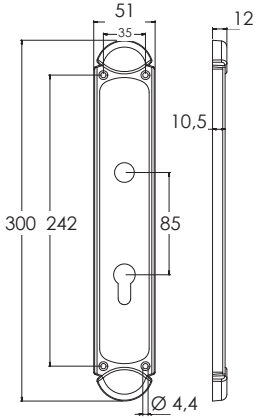

HANDLES

ART. 1882

• with cylinder hole / key hole plates
Single box

ART. 1872