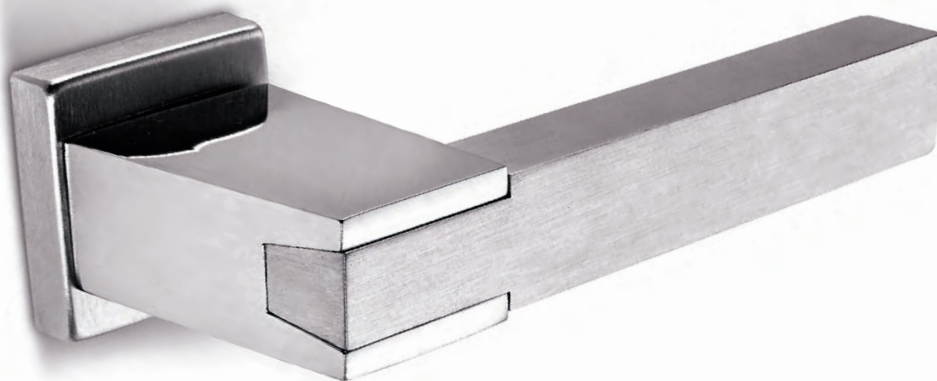

- with key hole / cylinder hole / WC roses mm. 45
 - with key hole / cylinder hole plates
 - DK movement for window
- Single box

ART. 610/B

Satin / Polished Chrome pl.

Satin Chrome pl.

Pol. Chrome pl.

Matt Black